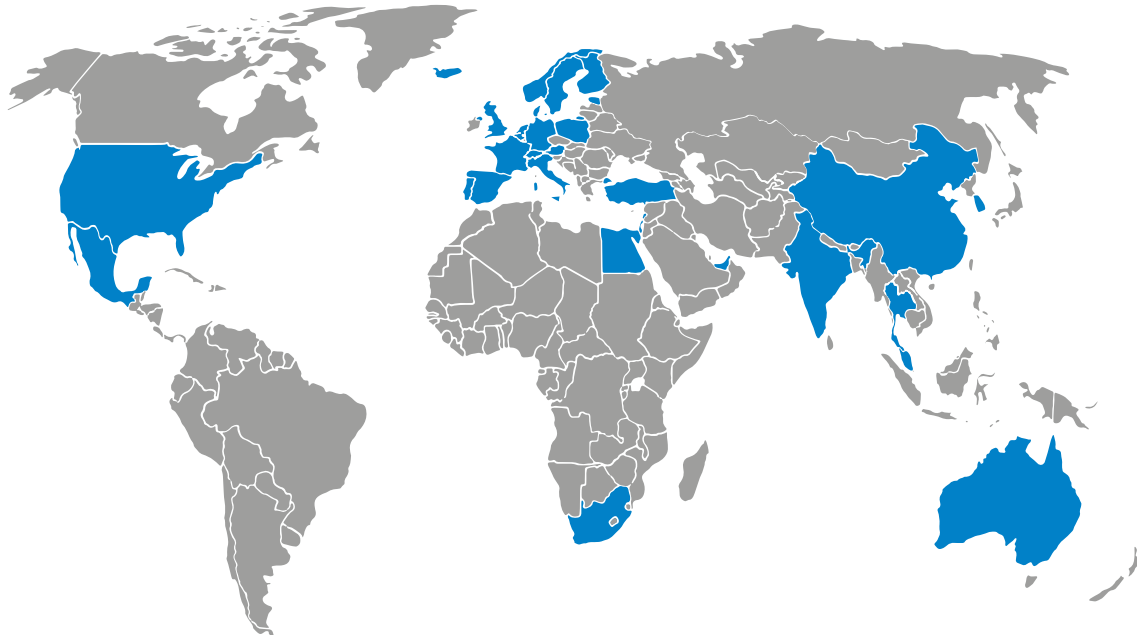

International distributors

North America

- Canada

Canada

TOP-electronics USA
6700 N. Oracle Rd., Ste 503
Tucson, Arizona 85704
USA

Phone: +1 623 670 5780

Sales@TOP-
electronicsUSA.com
www.TOP-electronicsUSA.com