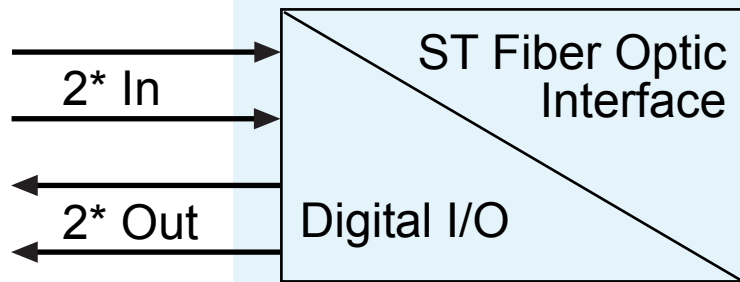

1/2 Digital I/O Extender,  
Model 17633

1/2 Digital I/O Extender,  
Model 17633